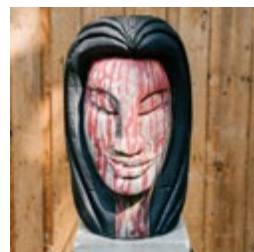

### A PRE-EXISTENT CIVILISATION

Syreford stone, locksmith vice on a wooden beam stand  
46 x 160 x 21 cm

£11,000