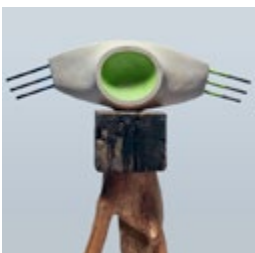

WE SHALL RISE

Portland stone, oak on ash plinth
110 x 126 x 40 cm

£12,500