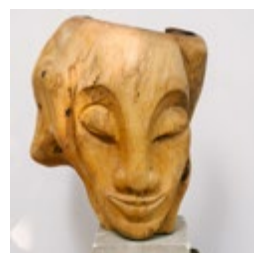

REFLECTION

Poplar on Portland stone base
44 x 51 x 35 cm

£14,000