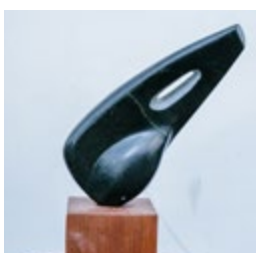

### REFLECTION

Poplar on Portland stone base  
44 x 51 x 35 cm

£14,000