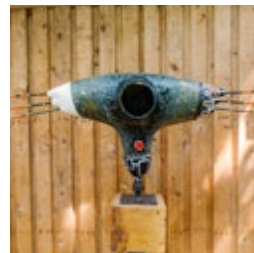

### A TROUBLED SOUL

Sandstone, wooden plinth, metal door closing mechanism  
11.5 x 38 cm

£9,500