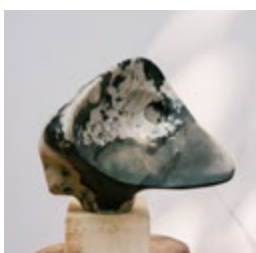

FAREWELL, THE SEA, THE MOON & THE SKY

Zimbabwean springstone with white Silica on oak base
24 x 19 cm

£3,500