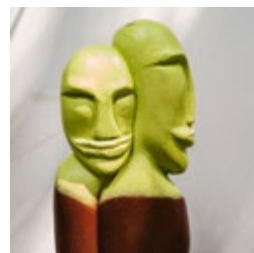

IN MY FATHER'S FOOTSTEPS

Recycled breeze block, spray paint on camera stand
17 x 50 cm

£6,500