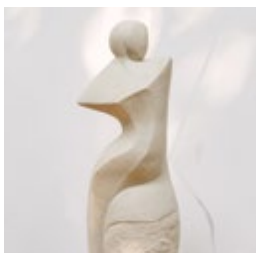

LOOK AWAY

Portland Stone on wooden parking bollard
44 x 66cm (Plinth 100cm)

£9,500