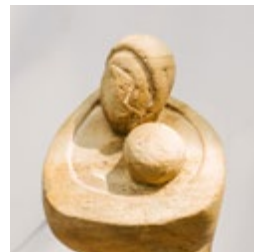

MOTHER AND CHILD

Syreford stone on wooden plinth
76 x 163 cm

£9,500