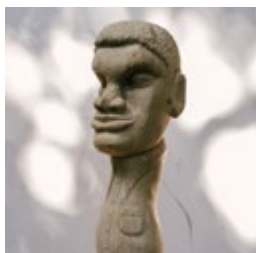

ANOTHER WORKING DAY

Syreford stone sculpture
20 x 67 cm

£10,000