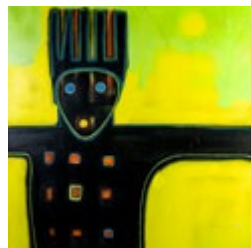

### SHIELD ME FROM HARM

Spray, acrylic and gloss on chair  
44 x 64 x 21 cm

£3,000