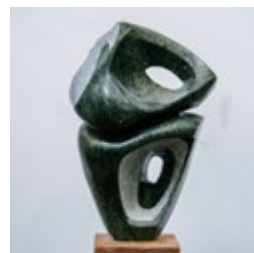

OLD MAN AND A CANE

Green Zimbabwe springstone on oak base
20 x 30 cm

£3,500