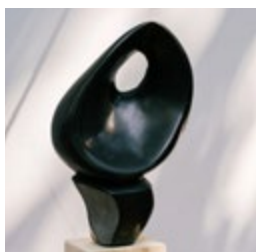

THE DANCER

Zimbabwean springstone on oak base
20 x 31 cm

£3,500